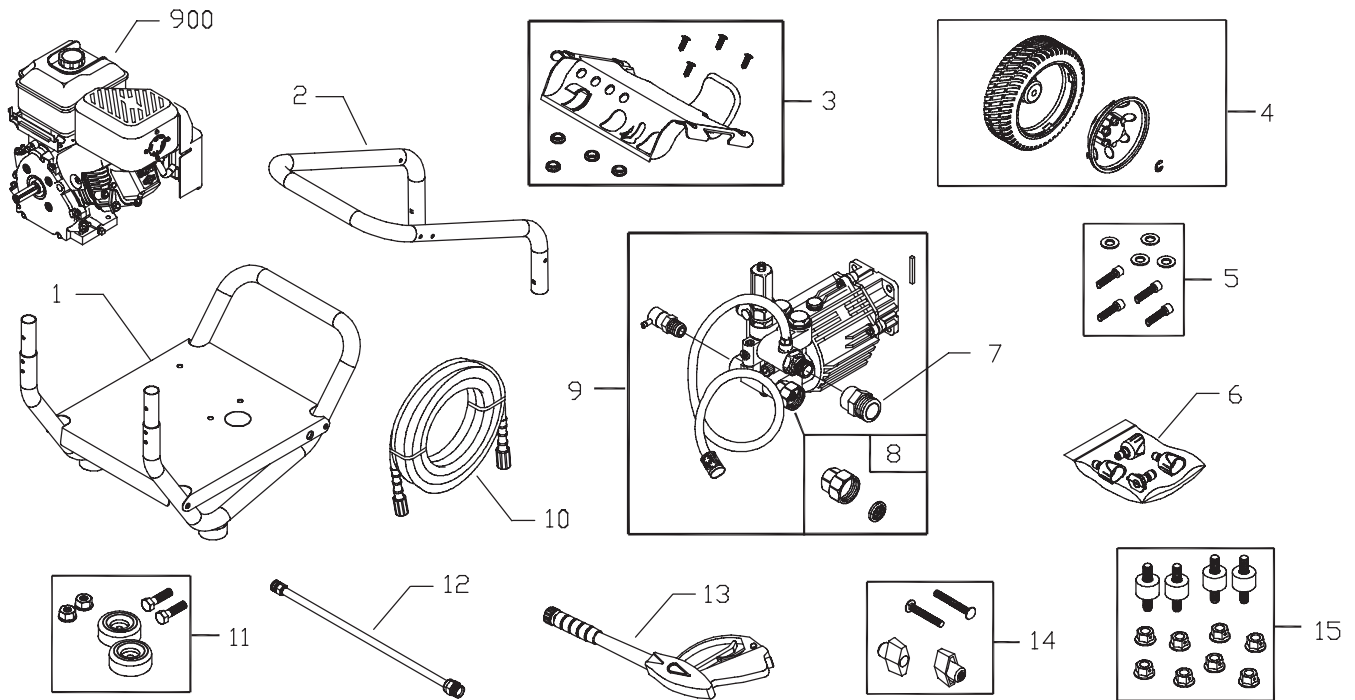

Exploded View and Parts List — Main Unit

Item	Part #	Description
1	203081GS	BASE, w/Mounts
2	Y201499GS	HANDLE
3	203082GS	KIT, Billboard/Decals, w/Clips
	195964GS	Clips, Tree
	30809GS	Grommet
4	203083GS	KIT, Wheel
	200520GS	Hubcap
	192050GS	E-Ring
5	192131GS	KIT, Pump Mounting Hardware
6	202182GS	KIT, Nozzle
	201580RGS	Nozzle, QC, Project Pro, Yellow
	201580XGS	Nozzle, QC, Project Pro, Orange
	201580AAGS	Nozzle, QC, Project Pro, Red
	198841GS	Nozzle, Plastic, Soap
7	95457GS	ADAPTER
8	194004GS	KIT, Inlet, Grdn Hose
9	202005GS	ASSY, Pump
	194298GS	Valve, Thermal Relief
	23139DGS	Key
10	202634GS	HOSE
11	192553GS	KIT, Vibration Mount
12	200595GS	EXTENSION, QC

Item	Part #	Description
13	199990GS	GUN
14	B2203GS	KIT, Handle Fastening
15	192134GS	KIT, Engine Mounting Hardware
900	§	ENGINE

Items Not Illustrated:

203768GS	MANUAL, Operator's
87815GS	GOGGLES
BB3061BGS	OIL BOTTLE
201314GS	AXLE
695755	KNOB, Throttle
202494GS	DECAL, Engine
202495GS	DECAL, Air Cleaner
200658GS	DECAL, Recoil
194256GS	KIT, Tag Warning, w/Clip

Exploded View and Parts List — Pump

Item	Part #	Description
21	194434GS	O-RING
22	190639GS	SPACER
24	190640GS	WASHER
42	190646GS	PISTON, Guide
50	198160GS	VENT CAP, with O-Ring
63	194435GS	O-RING
70	190654GS	PUMP HEAD
71	190655GS	GRUB SCREW & WASHER
A	190657GS	KIT, CHECK VALVE
B	192914GS	KIT, CHEMICAL INJECT
C	190660GS	KIT, SEAL WATER
D	194426GS	KIT, INJECTOR

Item	Part #	Description
E	194427GS	KIT, BALL & SPRING
F	193126GS	KIT, UNLOADER
G	194425GS	KIT, SEAL OIL

Parts Not Illustrated

190585GS	OIL BOTTLE
B2384GS	FILTER, Inlet

NOTE: Item letters A - G are service kits and include all parts shown within the box.