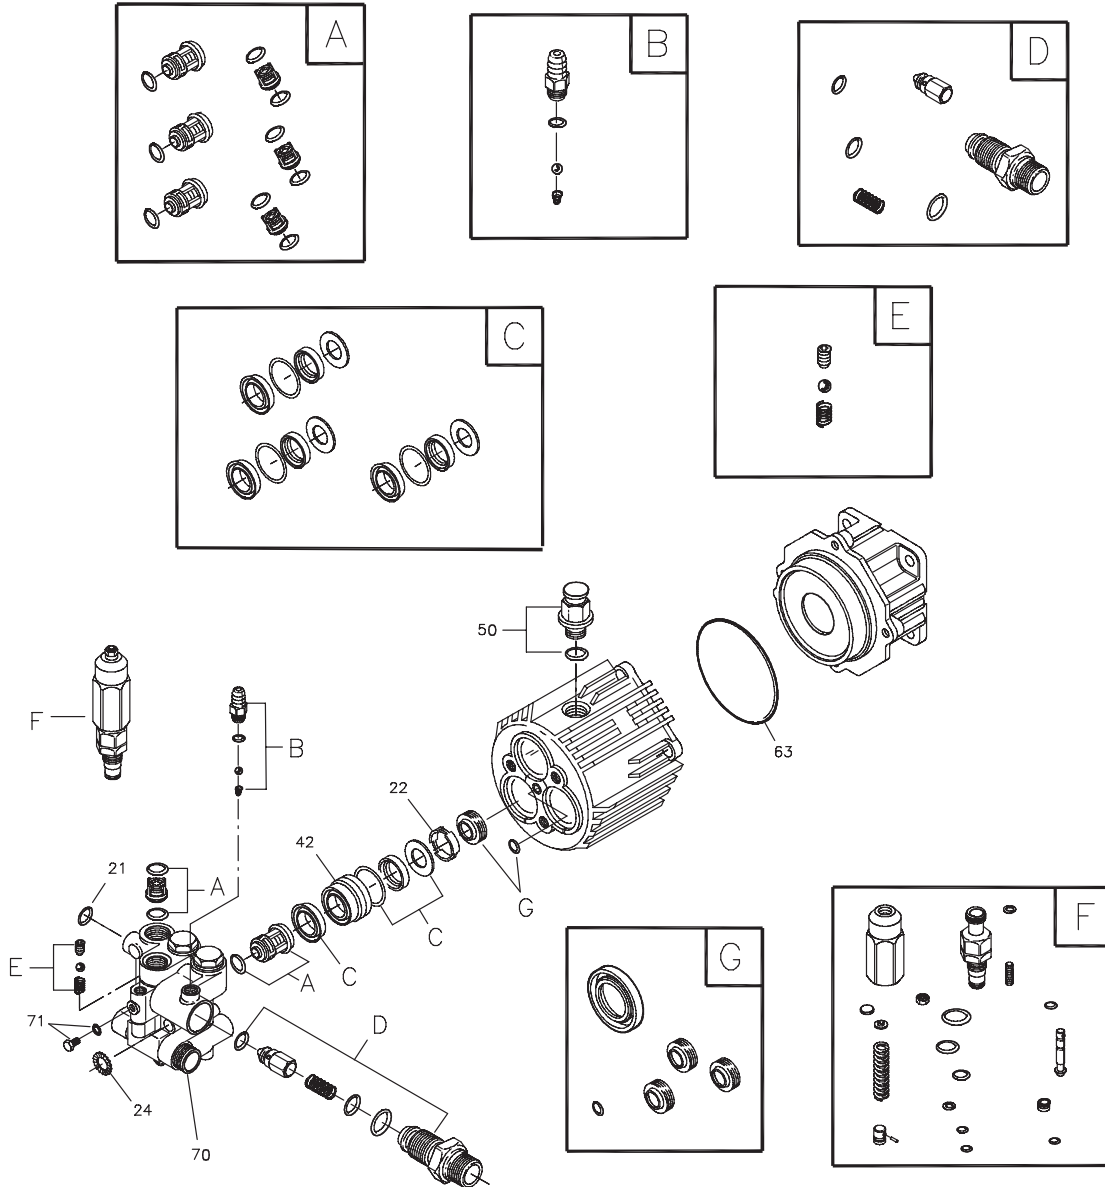

Exploded View and Parts List — Main Unit

Item	Part #	Description
1	203081GS	BASE, w/Mounts
2	Y201499GS	HANDLE
3	203082GS	KIT, Billboard/Decals, w/Clips
	195964GS	Clips, Tree
	30809GS	Grommet
4	203083GS	KIT, Wheel
	200520GS	Hubcap
	192050GS	E-Ring
5	192131GS	KIT, Pump Mounting Hardware
6	202182GS	KIT, Nozzle
	201580RGS	Nozzle, QC, Project Pro, Yellow
	201580XGS	Nozzle, QC, Project Pro, Orange
	201580AAGS	Nozzle, QC, Project Pro, Red
	198841GS	Nozzle, Plastic, Soap
7	95457GS	ADAPTER
8	194004GS	KIT, Inlet, Grdn Hose
9	202005GS	ASSY, Pump
	194298GS	Valve, Thermal Relief
	23139DGS	Key
10	202634GS	HOSE
11	192553GS	KIT, Vibration Mount
12	200595GS	EXTENSION, QC

Item	Part #	Description
13	199990GS	GUN
14	B2203GS	KIT, Handle Fastening
15	192134GS	KIT, Engine Mounting Hardware
900	§	ENGINE

Items Not Illustrated:

203768GS	MANUAL, Operator's
87815GS	GOGGLES
BB3061BGS	OIL BOTTLE
201314GS	AXLE
695755	KNOB, Throttle
202494GS	DECAL, Engine
202495GS	DECAL, Air Cleaner
200658GS	DECAL, Recoil
194256GS	KIT, Tag Warning, w/Clip

Exploded View and Parts List — Pump

Item	Part #	Description
21	194434GS	O-RING
22	190639GS	SPACER
24	190640GS	WASHER
42	190646GS	PISTON, Guide
50	198160GS	VENT CAP, with O-Ring
63	194435GS	O-RING
70	190654GS	PUMP HEAD
71	190655GS	GRUB SCREW & WASHER
A	190657GS	KIT, CHECK VALVE
B	192914GS	KIT, CHEMICAL INJECT
C	190660GS	KIT, SEAL WATER
D	194426GS	KIT, INJECTOR

Item	Part #	Description
E	194427GS	KIT, BALL & SPRING
F	193126GS	KIT, UNLOADER
G	194425GS	KIT, SEAL OIL

Parts Not Illustrated

190585GS	OIL BOTTLE
B2384GS	FILTER, Inlet

NOTE: Item letters A - G are service kits and include all parts shown within the box.